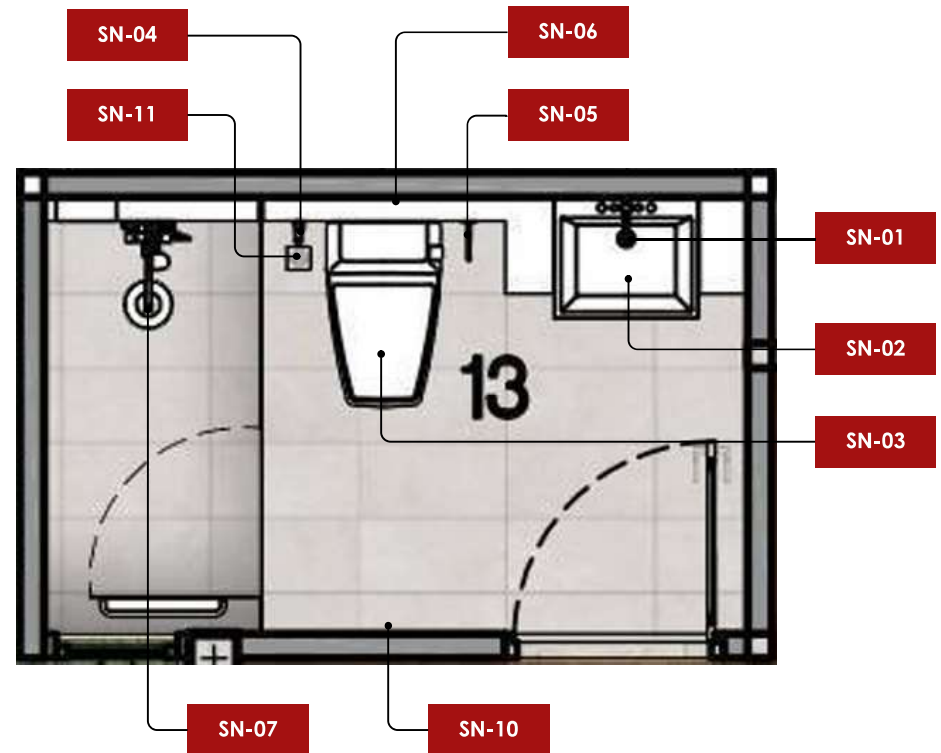

VERDANA POOLVILLA

By. BAANSUAYPIYAPURA

DATE : 16.12.2025

LOCATION : THEPKRASATRI SUBDISTRICT, THALANG DISTRICT, PHUKET

FURNITURE SPECIFICATION TYPE V7-V16

AREA	CODE	IMAGE	SIZE	SUPPLIERS	QTY.
SECOND MASTER BATHROOM	SN-01		180x75x200 mm.	A-1304-120 NCL Acacia E In-wall Basin Faucet American Standard	1
SECOND MASTER BATHROOM	SN-02		550x360x110 mm.	WP-0628 American Standard	1
SECOND MASTER BATHROOM	SN-03		370x740x634 mm.	2007TSC-WT-0 Acacia SupaSleek OP 2.6/4L CBR CP set WT American Standard	1
SECOND MASTER BATHROOM	SN-04		30x32x180 mm.	A-4800CH-WT DuoStiX Hygiene Spray(Chrome & White)-TH American Standard	1
SECOND MASTER BATHROOM	SN-05		85x205x66 mm.	K-1498-85-N Concept Round Single Tissue Holder w/ Sh American Standard	1
SECOND MASTER BATHROOM	SN-06		610x113x243 mm.	K-1395-53-N Acacia Evolution American Standard	1