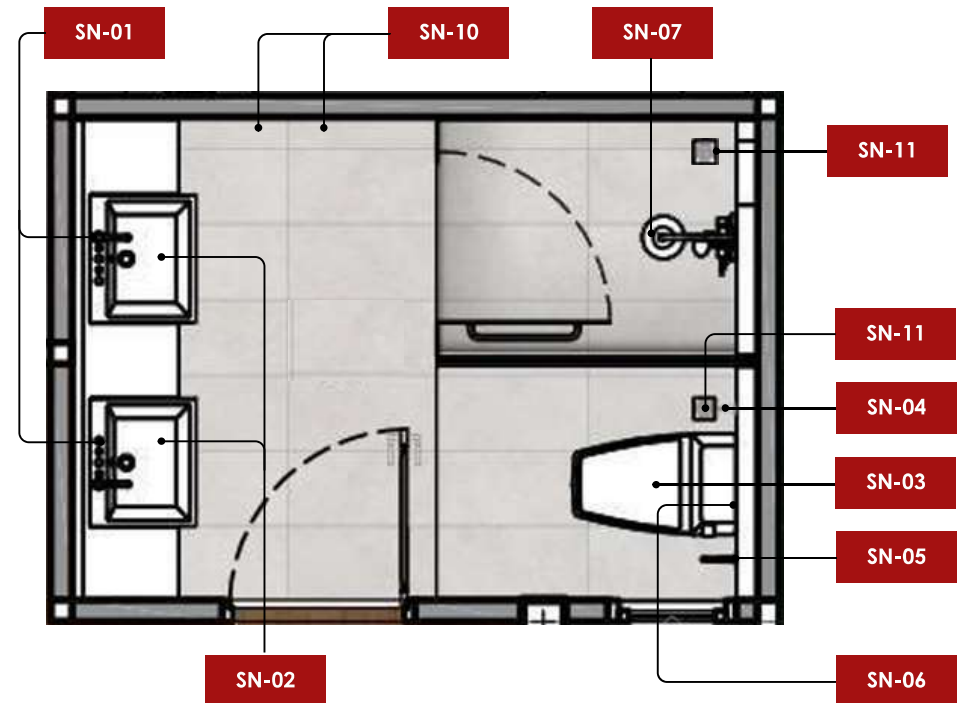

VERDANA POOLVILLA

By. BAANSUAYPIYAPURA

DATE : 16.12.2025

LOCATION : THEPKRASATTRI SUBDISTRICT, THALANG DISTRICT, PHUKET

FURNITURE SPECIFICATION TYPE V7-V16

AREA	CODE	IMAGE	SIZE	SUPPLIERS	QTY.
SECOND MASTER BATHROOM	SN-07		310x430x110 mm.	A-6110-978-1M13 Loven THM 3 Ways Rain Shower System(TH) American Standard	1
SECOND MASTER BATHROOM	SN-10		82x63x44 mm.	K-2801-41-N Concept round robe hook AS American Standard	2
SECOND MASTER BATHROOM	SN-11		100x100x48 mm.	K-2801-41-N Concept round robe hook AS American Standard	2