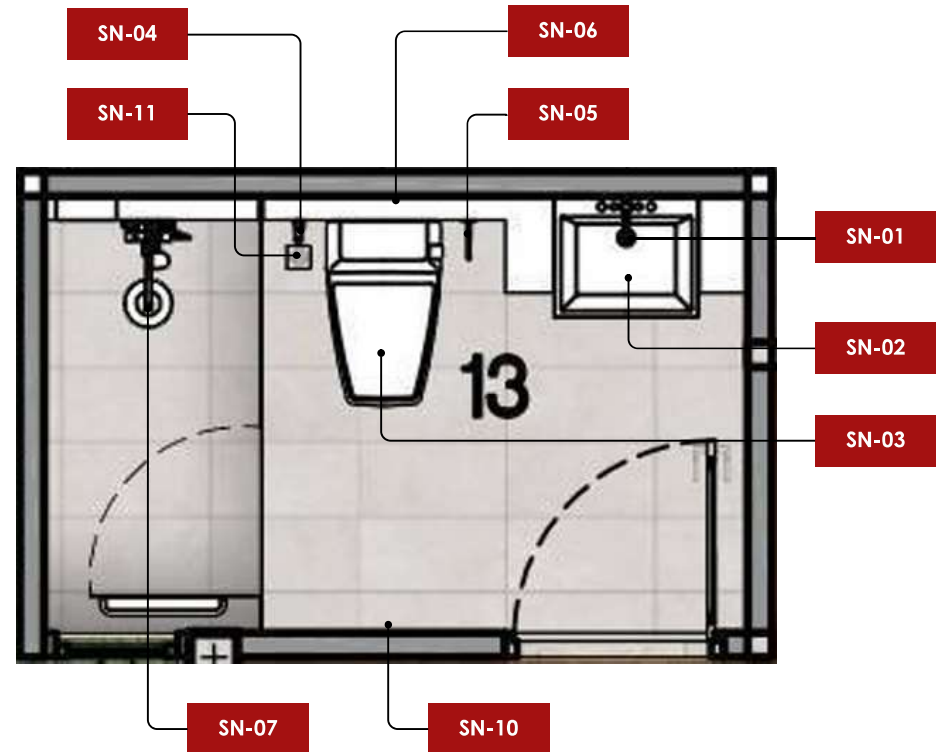

VERDANA POOLVILLA

By. BAANSUAYPIYAPURA

DATE : 16.12.2025

LOCATION : THEPKRASATTRI SUBDISTRICT, THALANG DISTRICT, PHUKET

FURNITURE SPECIFICATION TYPE V7-V16

AREA	CODE	IMAGE	SIZE	SUPPLIERS	QTY.
BATHROOM 1	SN-06		610x113x243 mm.	K-1395-53-N Acacia Evolution American Standard	1
BATHROOM 1	SN-07		310x430x110 mm.	A-6110-978-1M13 Loven THM 3 Ways Rain Shower System(TH) American Standard	1
BATHROOM 1	SN-10		82x63x44 mm.	K-2801-41-N Concept round robe hook AS American Standard	1
BATHROOM 1	SN-11		100x100x48 mm.	F78220-CHADYST FLOOR DRAIN 4 SQUARE W/ AmericanStandard	2

VERDANA POOLVILLA

By. BAANSUAYPIYAPURA

DATE : 16.12.2025

LOCATION : THEPKRASATRI SUBDISTRICT, THALANG DISTRICT, PHUKET

FURNITURE SPECIFICATION TYPE V7-V16

AREA	CODE	IMAGE	SIZE	SUPPLIERS	QTY.
POWDER ROOM	SN-01		180x75x200 mm.	A-1304-120 NCL Acacia E In-wall Basin Faucet AmericanStandard	1
POWDER ROOM	SN-03		370x740x634 mm.	2007TSC-WT-0 Acacia SupaSleek OP 2.6/4L CBR CP setWT American Standard	1
POWDER ROOM	SN-04		30x32x180 mm.	A-4800CH-WT DuoSTIX Hygiene Spray American Standard	1
POWDER ROOM	SN-05		85x205x66 mm.	K-1498-85-N Concept Round Single Tissue Holder w/ Sh American Standard	1
POWDER ROOM	SN-11		100x100x48 mm.	F78220-CHADYST FLOOR DRAIN 4 SQUARE W/ AmericanStandard	1
POWDER ROOM	SN-12		550x250x120 mm.	อ่างล้างหน้าบนเคาน์เตอร์ขาว KRION	1