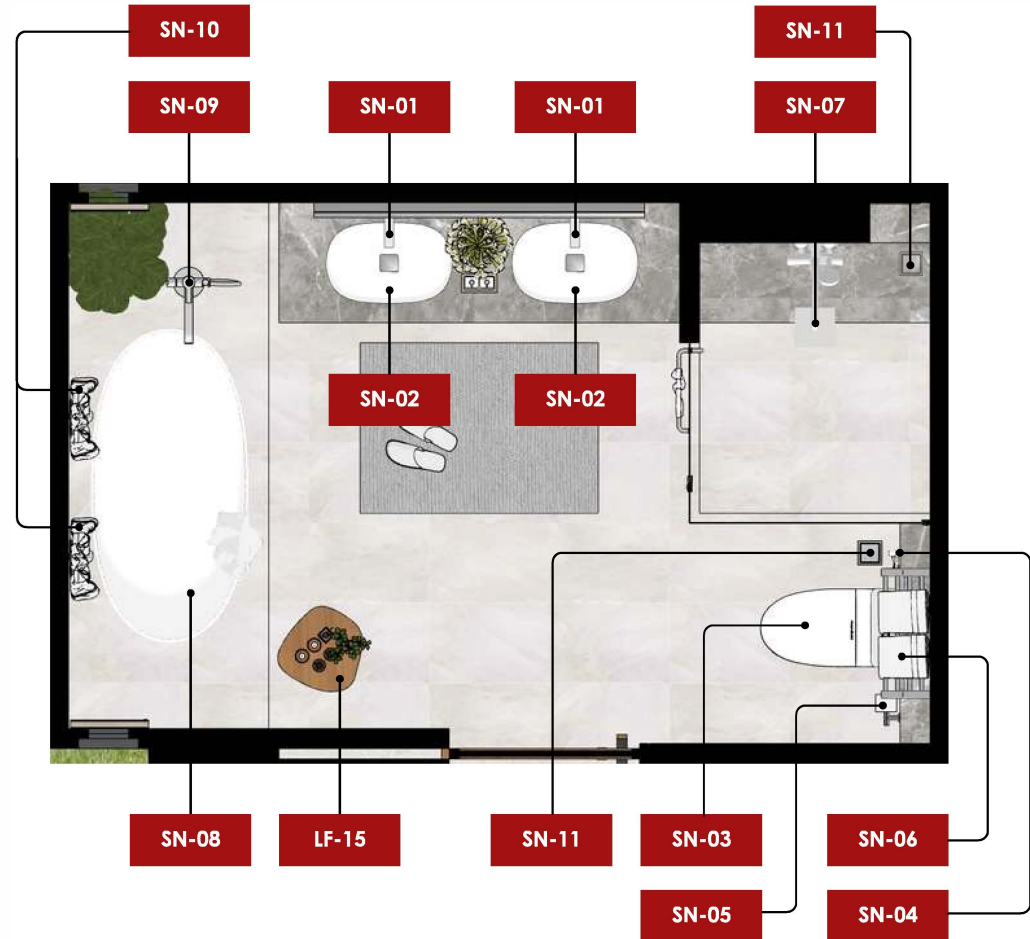

TYPE V7-V16

KEY PLAN

01 CAR PARK	29.05 SQ.M.
02 STORAGE	2.65 SQ.M.
03 ENTRANCE	9.36 SQ.M.
04 POWDER ROOM	1.88 SQ.M.
05 LIVING + DINNING AREA	51.86 SQ.M.
06 KITCHEN AREA	11.90 SQ.M.
07 LAUNDRY ROOM	4.37 SQ.M.
08 MAID PLAZA	2.90 SQ.M.
09 MASTER BEDROOM	16.70 SQ.M.
10 WALK-IN CLOSET	6.35 SQ.M.
11 MASTER BATHROOM	12.85 SQ.M.
12 BEDROOM 01	16.82 SQ.M.
13 BATHROOM 01	5.22 SQ.M.
14 BATHROOM 02	6.80 SQ.M.
15 BEDROOM 02	17.98 SQ.M.
16 POOL DECK	47.28 SQ.M.
17 SWIMMING POOL(4.00x8.00 m.)	32.00 SQ.M. (UNOBSTRUCTED AREA)

FURNITURE SPECIFICATION TYPE V7-V16

AREA	CODE	IMAGE	SIZE	SUPPLIERS	QTY.
MASTER BATHROOM 1	SN-01		180x75x200 mm.	A-1304-120 NCL Acacia E In-wall Basin Faucet American Standard	2
MASTER BATHROOM 1	SN-02		550x400x144 mm.	WP-0628 American Standard	2
MASTER BATHROOM 1	SN-03		370x740x634 mm.	2007TSC-WT-0 Acacia SupaSleek OP 2.6/4L CBR CP set WT American Standard	1
MASTER BATHROOM 1	SN-04		30x32x180 mm.	A-4800CH-WT DuoStiX Hygiene Spray(Chrome & White)-TH American Standard	1
MASTER BATHROOM 1	SN-05		85x205x66 mm.	K-1498-85-N Concept Round Single Tissue Holder w/ Sh American Standard	1