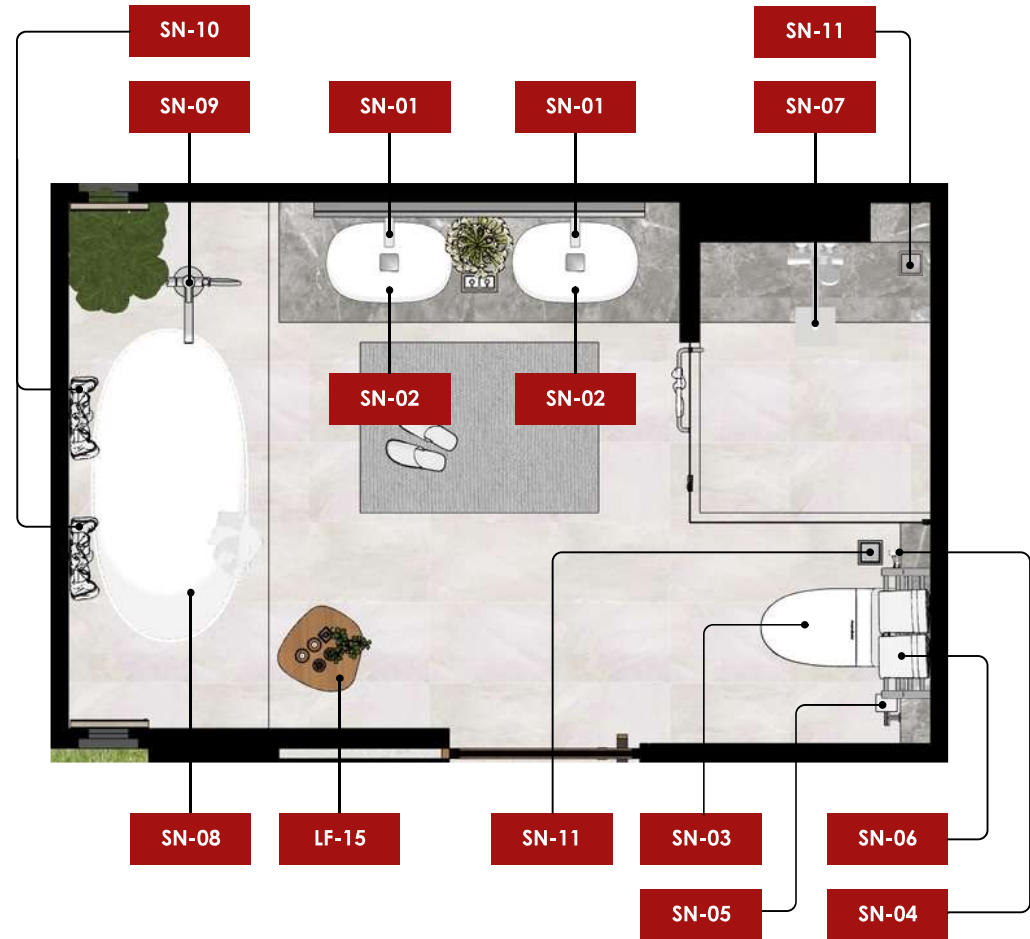

VERDANA POOLVILLA

By. BAANSUAYPIYAPURA

DATE : 16.12.2025

LOCATION : THEPKRASATRI SUBDISTRICT, THALANG DISTRICT, PHUKET

FURNITURE SPECIFICATION TYPE V7-V16

AREA	CODE	IMAGE	SIZE	SUPPLIERS	QTY.
MASTER BATHROOM 1	SN-06		610x113x243 mm.	K-1395-53-N Acacia Evolution American Standard	1
MASTER BATHROOM 1	SN-07		310x430x110 mm.	A-6110-978-1M13 Loven THM 3 Ways Rain Shower System (TH) American Standard	1
MASTER BATHROOM 1	SN-08		795x1715x560 mm.	BT207EP(H)อ่างอาบน้ำ รสุมท CHLOE 1700 COTTO (BATH)	1
MASTER BATHROOM 1	SN-09		237x866x120 mm.	A-0516-710 La Vita Bath Filler American Standard	1
MASTER BATHROOM 1	SN-10		82x63x44 mm.	K-2801-41-N Concept round robe hook AS American Standard	2
MASTER BATHROOM 1	SN-11		100x100x48 mm.	K-2801-41-N Concept round robe hook AS American Standard	3

VERDANA POOLVILLA

By. BAANSUAYPIYAPURA

DATE : 16.12.2025

LOCATION : THEPKRASATTRI SUBDISTRICT, THALANG DISTRICT, PHUKET

FURNITURE SPECIFICATION TYPE V7-V16

AREA	CODE	IMAGE	SIZE	SUPPLIERS	QTY.
SECOND MASTER BATHROOM	SN-01		180x75x200 mm.	A-1304-120 NCL Acacia E In-wall Basin Faucet American Standard	2
SECOND MASTER BATHROOM	SN-02		550x360x110 mm.	WP-0628 American Standard	2
SECOND MASTER BATHROOM	SN-03		370x740x634 mm.	2007TSC-WT-0 Acacia SupaSleek OP 2.6/4L CBR CP set WT American Standard	1
SECOND MASTER BATHROOM	SN-04		30x32x180 mm.	A-4800CH-WT DuoStiX Hygiene Spray(Chrome & White)-TH American Standard	1
SECOND MASTER BATHROOM	SN-05		85x205x66 mm.	K-1498-85-N Concept Round Single Tissue Holder w/ Sh American Standard	1
SECOND MASTER BATHROOM	SN-06		610x113x243 mm.	K-1395-53-N Acacia Evolution American Standard	1