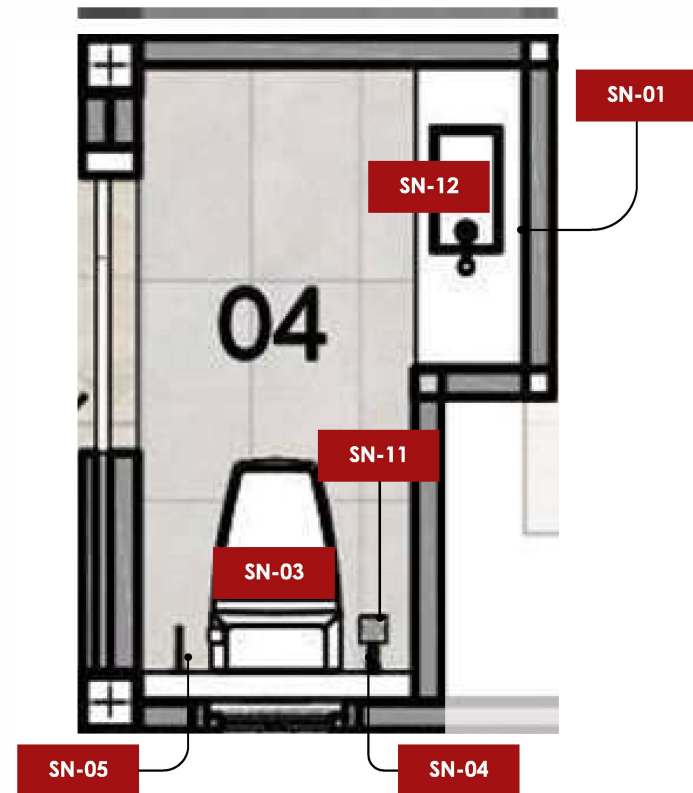

VERDANA POOLVILLA

By. BAANSUAYPIYAPURA

DATE : 16.12.2025

LOCATION : THEPKRASATRI SUBDISTRICT, THALANG DISTRICT, PHUKET

FURNITURE SPECIFICATION TYPE V7-V16

AREA	CODE	IMAGE	SIZE	SUPPLIERS	QTY.
POWDER ROOM	SN-01		180x75x200 mm.	A-1304-120 NCL Acacia E In-wall Basin Faucet AmericanStandard	1
POWDER ROOM	SN-03		370x740x634 mm.	2007TSC-WT-0 Acacia SupaSleek OP 2.6/4L CBR CP setWT American Standard	1
POWDER ROOM	SN-04		30x32x180 mm.	A-4800CH-WT DuoSTIX Hygiene Spray American Standard	1
POWDER ROOM	SN-05		85x205x66 mm.	K-1498-85-N Concept Round Single Tissue Holder w/ Sh American Standard	1
POWDER ROOM	SN-11		100x100x48 mm.	F78220-CHADYST FLOOR DRAIN 4 SQUARE W/ AmericanStandard	1
POWDER ROOM	SN-12		550x250x120 mm.	อ่างล้างหน้าบนเคาน์เตอร์ขาว KRION	1