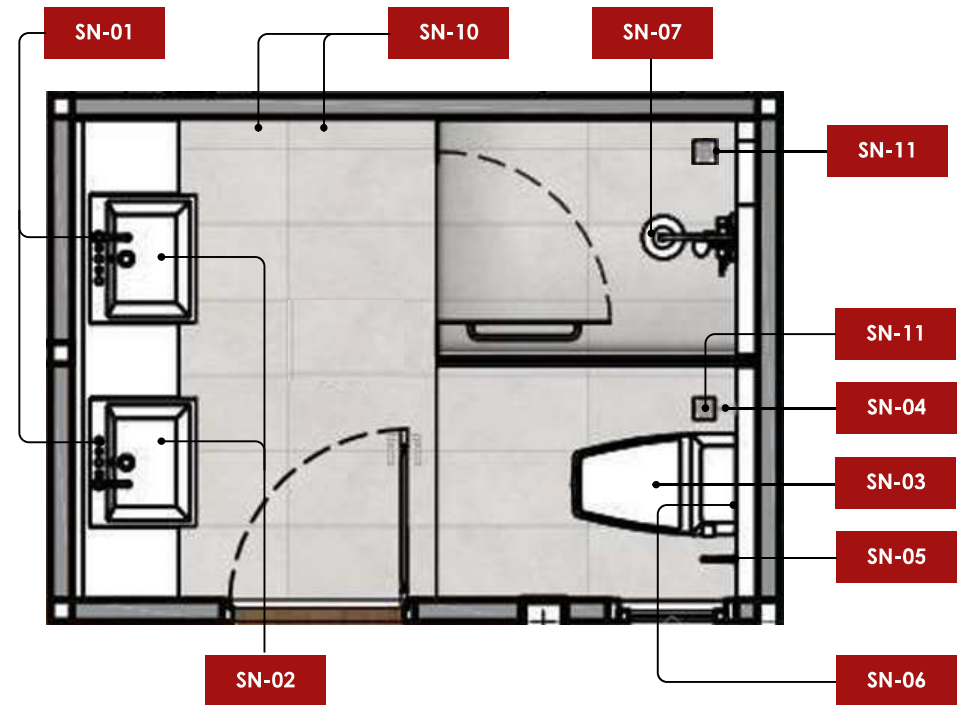

VERDANA POOLVILLA

By. BAANSUAYPIYAPURA

DATE : 16.12.2025

LOCATION : THEPKRASATTRI SUBDISTRICT, THALANG DISTRICT, PHUKET

FURNITURE SPECIFICATION TYPE V7-V16

AREA	CODE	IMAGE	SIZE	SUPPLIERS	QTY.
SECOND MASTER BATHROOM	SN-01		180x75x200 mm.	A-1304-120 NCL Acacia E In-wall Basin Faucet American Standard	2
SECOND MASTER BATHROOM	SN-02		550x360x110 mm.	WP-0628 American Standard	2
SECOND MASTER BATHROOM	SN-03		370x740x634 mm.	2007TSC-WT-0 Acacia SupaSleek OP 2.6/4L CBR CP set WT American Standard	1
SECOND MASTER BATHROOM	SN-04		30x32x180 mm.	A-4800CH-WT DuoStiX Hygiene Spray(Chrome & White)-TH American Standard	1
SECOND MASTER BATHROOM	SN-05		85x205x66 mm.	K-1498-85-N Concept Round Single Tissue Holder w/ Sh American Standard	1
SECOND MASTER BATHROOM	SN-06		610x113x243 mm.	K-1395-53-N Acacia Evolution American Standard	1